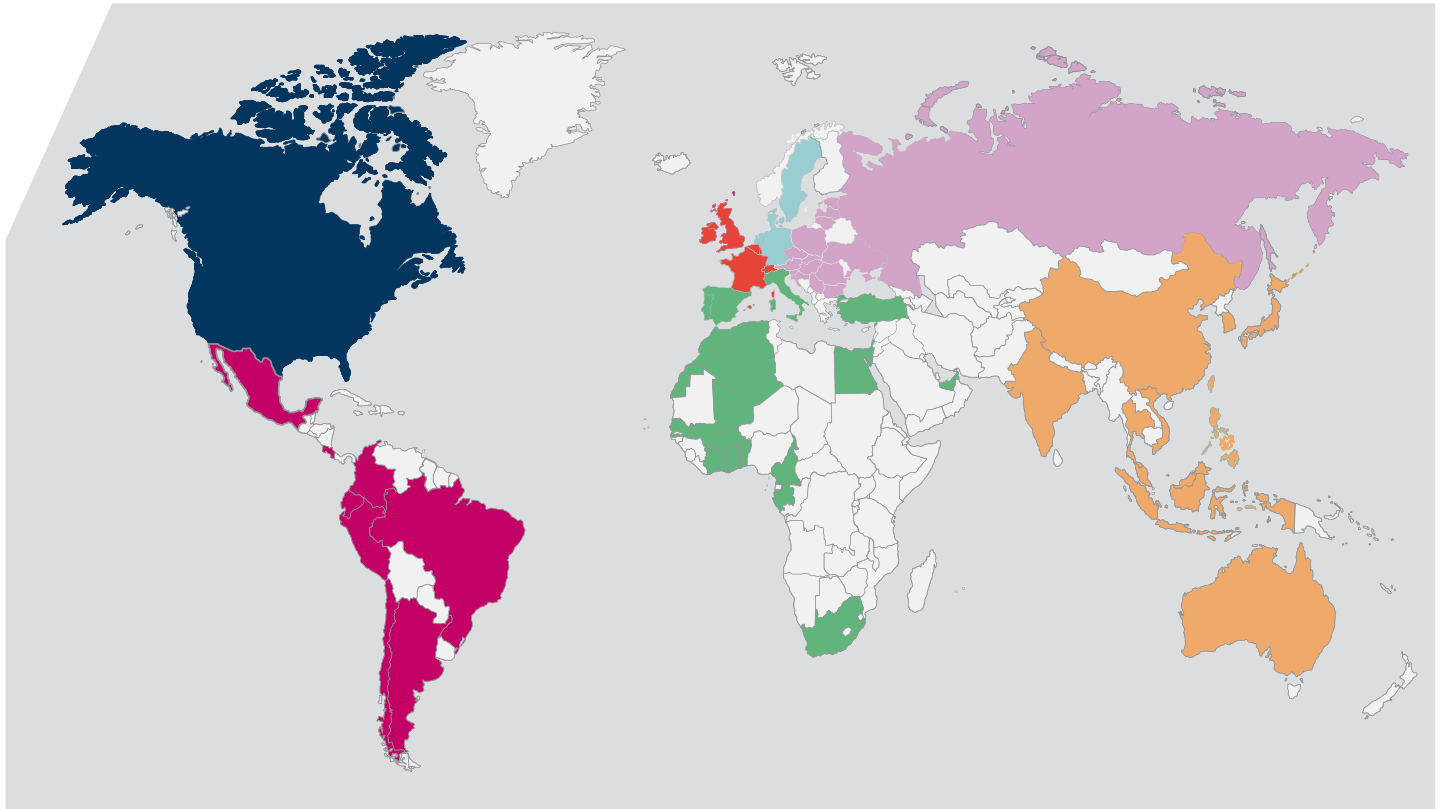

GLOBAL ORGANIZATION

CENTRAL ORGANIZATION MANAGEMENT

Karine Damman
CGS Director
karine.damman@coface.com
Tel: (+33) (0)1 49 02 16 03
Cell: (+33) (0)6 15 77 73 82

Kick Baesjou
Commercial Director
kick.baesjou@coface.com
Tel: (+33) (0)1 49 02 17 94
Cell: (+33) (0)6 20 66 84 94